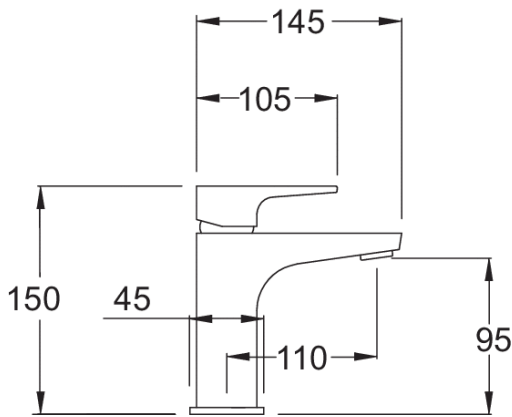

AMIO BASIN MIXER - MATTE BLACK

CONSTRUCTION: Brass

CARTRIDGE/VALVE TYPE: 35mm Ceramic Cartridge

SUPPLY: Suitable For Low Pressure Systems

INLET CONNECTIONS: 1/2" BSP

WORKING PRESSURES: 0.1 - 5.0 bar

OPERATION: Single Lever Flow And Temperature Control

- On Trend Matte Black Finish For A Designer Look
- Contemporary Shape
- Ceramic Cartridge For Smooth Operation
- Includes Press Top Waste
- Products Which Are Easy To Use By All The Family

AMBBK

Matte Black

Open Outlet Flow (Bar - l/min)

BAR	0.1	0.3	0.5	1.0	2.0	3.0	4.0	5.0
SPOUT FLOW	3.1	4.6	6.1	8.7	12.4	15.2	17.6	19.7

2403726

1909080

Please Note: Flow rate will be dictated by installation configurations.
Please ensure to check the appropriate flow restrictor information if applicable.

*Please refer to website for full warranty details.

FREEPHONE: 0800 195 1602 | FAX ORDERS: 08444 068 690 | EMAIL: SALES@UK.METHVEN.COM

methven.com