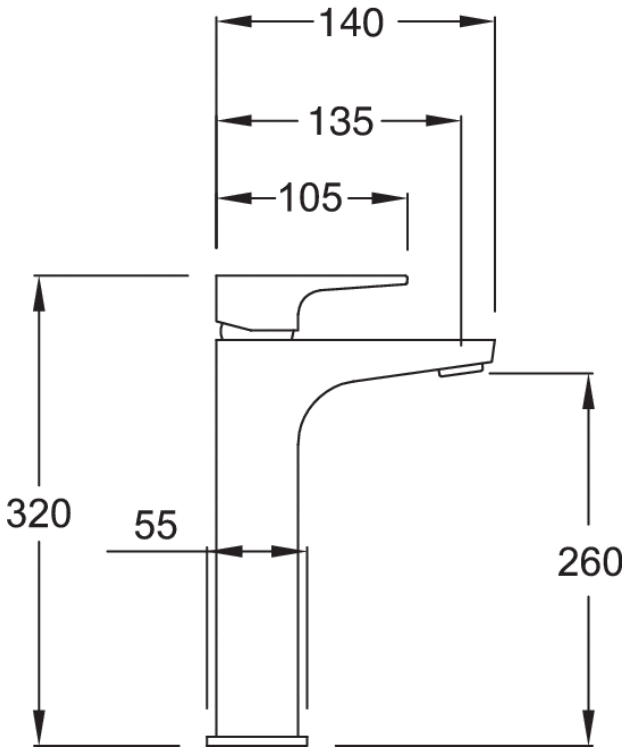

AMIO TALL BASIN MIXER - MATTE BLACK

- On Trend Matte Black Finish For A Designer Look
- Contemporary Shape
- Ceramic Cartridge For Smooth Operation
- Products Which Are Easy To Use By All The Family

CONSTRUCTION: Brass
CARTRIDGE/VALVE TYPE: 35mm Ceramic Cartridge
SUPPLY: Suitable For All Plumbing Systems
INLET CONNECTIONS: 1/2" BSP
WORKING PRESSURES: 0.1 - 5.0 bar
OPERATION: Single Lever Flow And Temperature Control

AMTBBK

Matte Black

Open Outlet Flow (Bar - l/min)

BAR	0.1	0.3	0.5	1.0	2.0	3.0	4.0	5.0
SPOUT FLOW	2.8	4.2	5.5	7.9	11.3	13.9	16.1	18

2403726

1909080

Please Note: Flow rate will be dictated by installation configurations.
Please ensure to check the appropriate flow restrictor information if applicable.
*Please refer to website for full warranty details.

FREEPHONE: 0800 195 1602 | FAX ORDERS: 08444 068 690 | EMAIL: SALES@UK.METHVEN.COM

methven.com