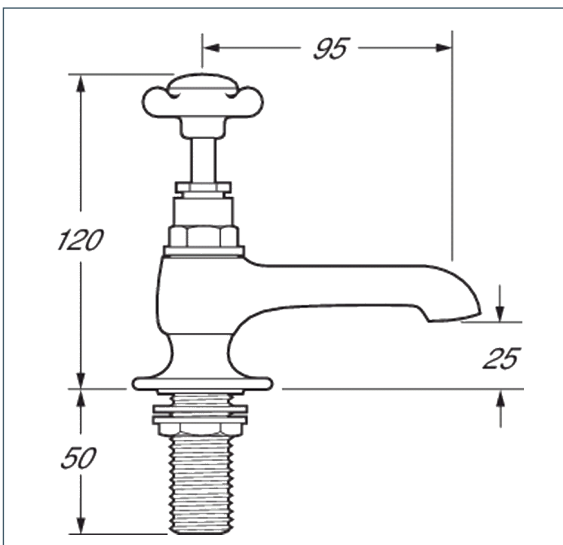

Coronation

Coronation Basin Taps - Gold

Product Code: CR19/501

Finish: Gold

Features

- Construction:** Brass & Resin
- Valve/Cartridge type:** Standard
- Supply:** Suitable For Low Pressure Systems
- Working Pressures:** 0.1 - 5.0 bar
- Inlet connections:** 1/2" BSP
- Flexi or Copper:** N/A

*Please refer to website for full warranty details.

Flow (Bar - l/min, open outlet)

Spout

Flow 0.1	Flow 0.3	Flow 0.5	Flow 1.0	Flow 2.0	Flow 3.0	Flow 4.0	Flow 5.0
6.6	10	13.3	19.2	27.4	33.8	39.1	44

2003752