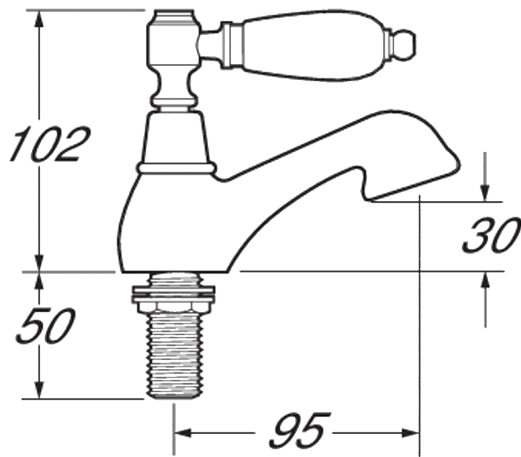

Georgian

Georgian Bath Taps

Product Code: GE02

Finish: Chrome

Features

- Construction:** Brass & Resin
- Valve/Cartridge type:** 1/4 Turn Ceramic Disc
- Supply:** Suitable For Low Pressure Systems
- Working Pressures:** 0.1 - 5.0 bar
- Inlet connections:** 3/4" BSP
- Flexi or Copper:** N/A

- 1/4 Turn Ceramic Handles Ensure A Smooth Operation
- Optimised For Bath Filler
- Products Which Are Easy To Use By All The Family

*Please refer to website for full warranty details.

Flow (Bar - l/min, open outlet)

Spout

Flow 0.1	Flow 0.3	Flow 0.5	Flow 1.0	Flow 2.0	Flow 3.0	Flow 4.0	Flow 5.0
6.8	10.8	14.6	21.2	30.3	37.2	43	48.1

2006761

2006318