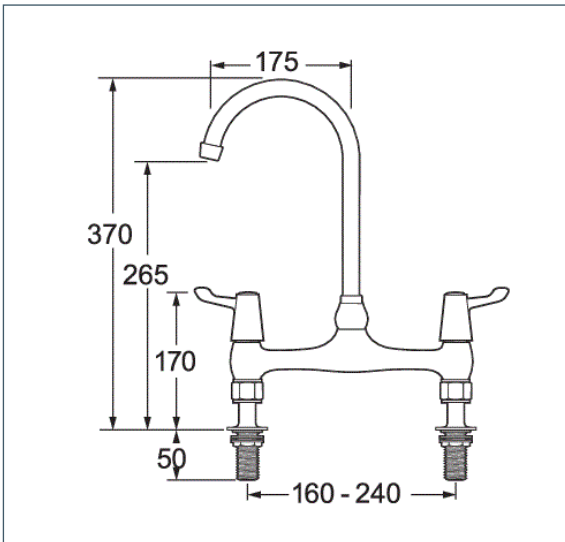

# Lever

Lever Action Bridge Sink Mixer

Product Code: DLT305B

Finish: Chrome

## Features

- Construction:** Brass
- Valve/Cartridge type:** ¼ Turn Ceramic Disc
- Supply:** Suitable For Low Pressure Systems
- Working Pressures:** 0.1 - 5.0 bar
- Inlet connections:** ½" BSP
- Flexi or Copper:** N/A

- 1/4 Turn Ceramic Disc Handles Ensure A Smooth Operation
- Dual Flow
- Swivel Spout
- Features Adjustable Centre Pillars For Easy Installation
- Products Which Are Easy To Use By All The Family

\*Please refer to website for full warranty details.

### Spout

Flow 0.1	Flow 0.3	Flow 0.5	Flow 1.0	Flow 2.0	Flow 3.0	Flow 4.0	Flow 5.0
9.5	15.3	20.7	30.4	43.6	53.7	62	69.4

2009733

2104800