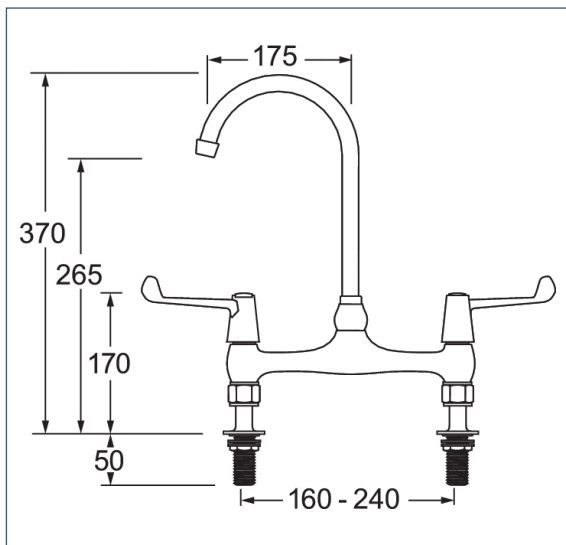

Lever

Lever Action Bridge Sink Mixer With 6" Levers

Product Code: DLV305B

Finish: Chrome

Features

- Construction:** Brass
- Valve/Cartridge type:** ¼ Turn Ceramic Disc
- Supply:** Suitable For Low Pressure Systems
- Working Pressures:** 0.1 - 5.0 bar
- Inlet connections:** ½" BSP
- Flexi or Copper:** N/A

- 1/4 Turn Ceramic Disc Handles Ensure A Smooth Operation
- Dual Flow
- Features Adjustable Centre Pillars For Easy Installation
- Swivel Spout
- Products Which Are Easy To Use By All The Family

*Please refer to website for full warranty details.

Flow (Bar - l/min, open outlet)

Spout

Flow 0.1	Flow 0.3	Flow 0.5	Flow 1.0	Flow 2.0	Flow 3.0	Flow 4.0	Flow 5.0
9.5	15.3	20.7	30.4	43.6	53.7	62	69.4

2009733

2104800