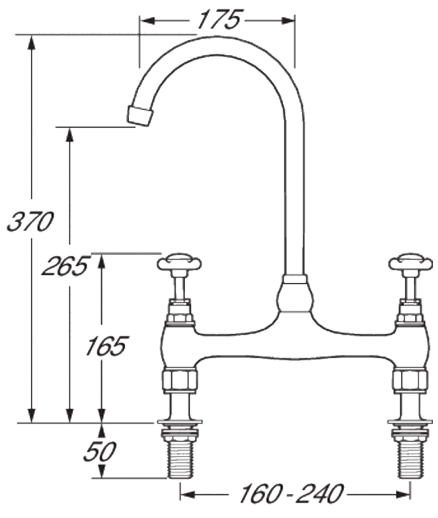

Coronation

Coronation Bridge Sink Mixer - Gold

Product Code: CR305/501 "BRIDGE"

Finish: Gold

Features

- Construction:** Brass & Resin
- Valve/Cartridge type:** Standard
- Supply:** Suitable For Low Pressure Systems
- Working Pressures:** 0.1 - 5.0 bar
- Inlet connections:** ½" BSP
- Flexi or Copper:** N/A

- Swivel Spout
- Dual Flow
- Features Adjustable Centre Pillars For Easy Installation

*Please refer to website for full warranty details.

Flow (Bar - l/min, open outlet)

Spout

Flow 0.1	Flow 0.3	Flow 0.5	Flow 1.0	Flow 2.0	Flow 3.0	Flow 4.0	Flow 5.0
9.5	15.4	20.4	29.3	42.3	52.2	60.3	67.6