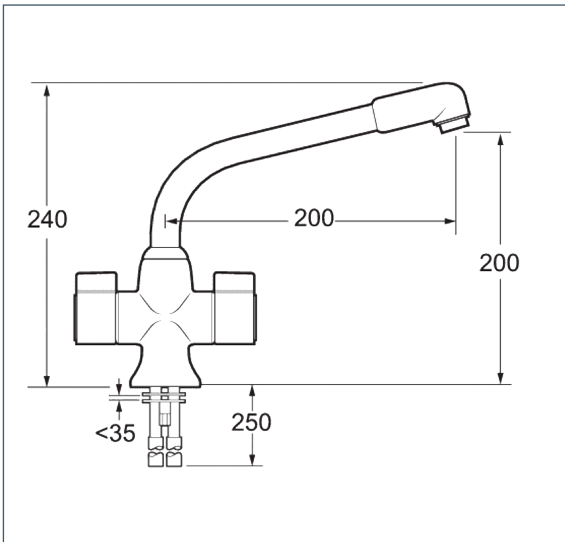

## Features

- Construction:** Brass
- Valve/Cartridge type:** Ceramic Disc
- Supply:** Suitable For Low Pressure Systems
- Working Pressures:** 0.1 - 5.0 bar
- Inlet connections:** 1/2" BSP
- Flexi or Copper:** Flexi Tails - M12

## Flow (Bar - l/min, open outlet)