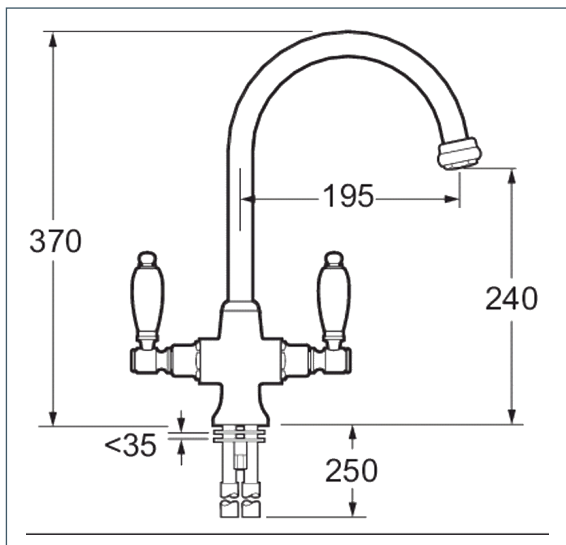

# Georgian

Georgian Mono Sink Mixer

Product Code: SM056

Finish: Chrome

## Features

- Construction:** Brass
- Valve/Cartridge type:** ¼ Turn Ceramic Disc
- Supply:** Suitable For Low Pressure Systems
- Working Pressures:** 0.1 - 5.0 bar
- Inlet connections:** 15mm Copper
- Flexi or Copper:** Copper Tails

- Swivel Spout
- Dual Flow
- 1/4 Turn Ceramic Handles Ensure A Smooth Operation
- Products Which Are Easy To Use By All The Family

\*Please refer to website for full warranty details.

### Spout

Flow 0.1	Flow 0.3	Flow 0.5	Flow 1.0	Flow 2.0	Flow 3.0	Flow 4.0	Flow 5.0
7	10.8	14.3	20.7	29.7	36.3	42	47.1

2010732

2011305