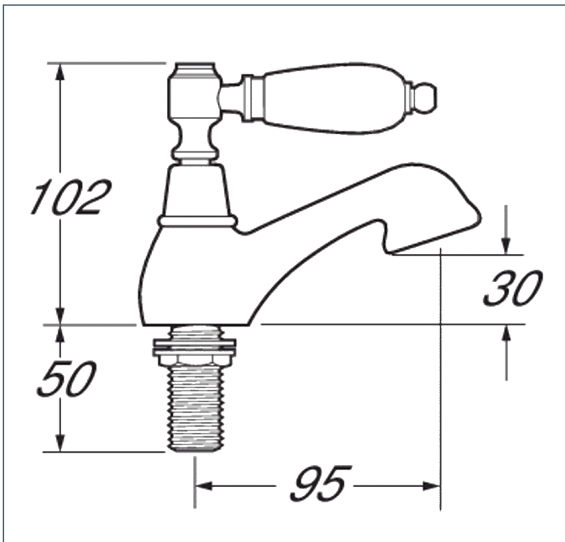

# Georgian

Georgian Bath Taps - Gold

Product Code: GE02/501

Finish: Gold

## Features

- Construction:** Brass & Resin
- Valve/Cartridge type:** Ceramic Disc
- Supply:** Suitable For Low Pressure Systems
- Working Pressures:** 0.1 - 5.0 bar
- Inlet connections:** 3/4" BSP
- Flexi or Copper:** N/A

- 1/4 Turn Ceramic Handles Ensure A Smooth Operation
- Optimised For Bath Filler
- Products Which Are Easy To Use By All The Family

\*Please refer to website for full warranty details.