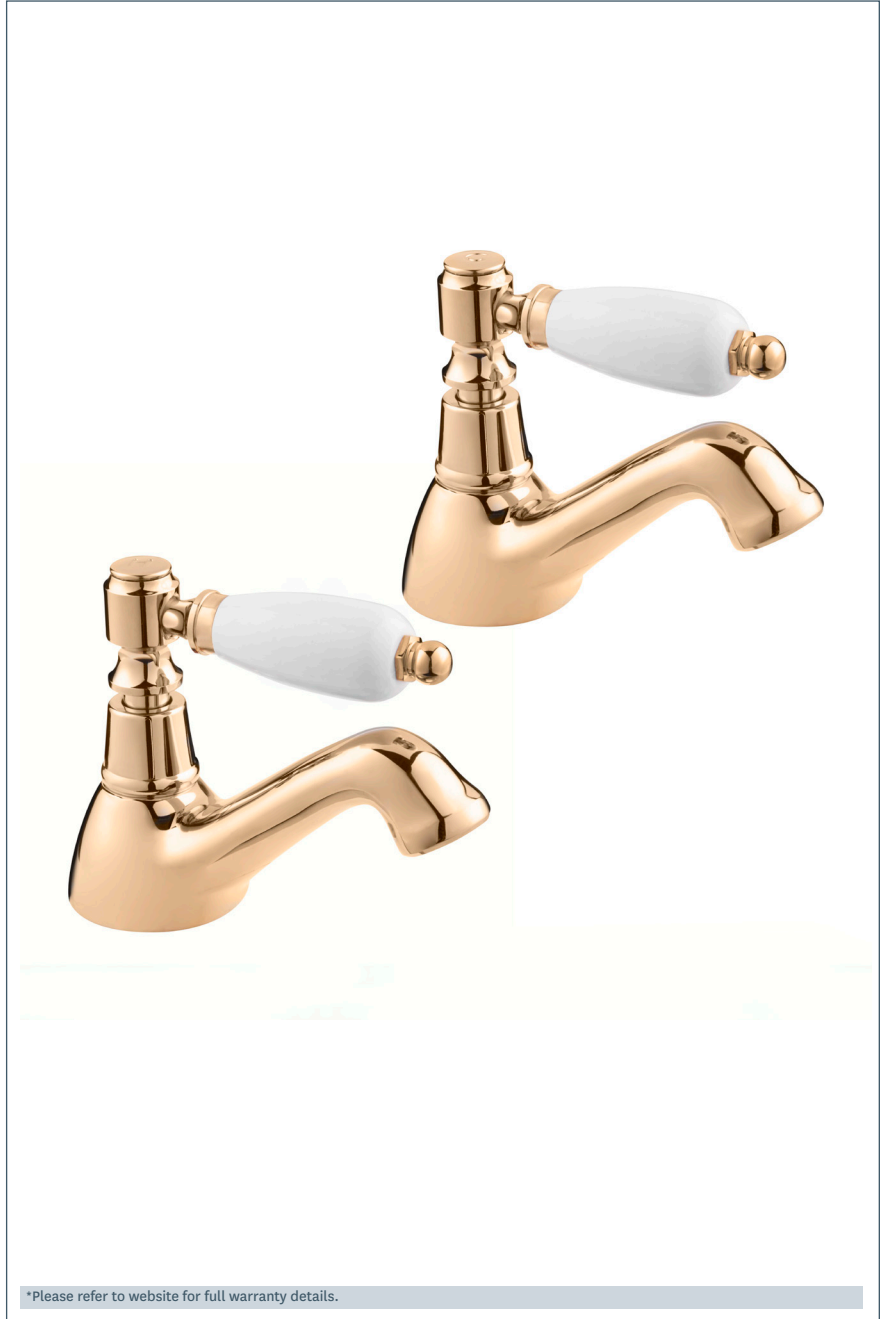

# Georgian

Georgian Bath Taps - Gold

Product Code: GE02/501

Finish: Gold

## Features

- Construction:** Brass & Resin
- Valve/Cartridge type:** Ceramic Disc
- Supply:** Suitable For Low Pressure Systems
- Working Pressures:** 0.1 - 5.0 bar
- Inlet connections:** 3/4" BSP
- Flexi or Copper:** N/A

- 1/4 Turn Ceramic Handles Ensure A Smooth Operation
- Optimised For Bath Filler
- Products Which Are Easy To Use By All The Family

\*Please refer to website for full warranty details.