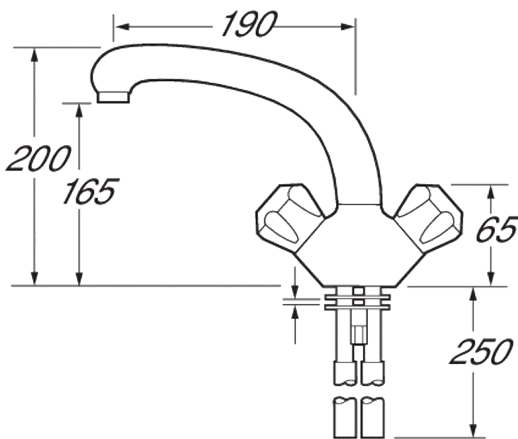

Profile

Profile Mono Sink Mixer - White

Product Code: DCP124/005

Finish: White

Features

- Construction:** Brass
- Valve/Cartridge type:** Non-rising Spindle Headworks
- Supply:** Suitable For Low Pressure Systems
- Working Pressures:** 0.1 - 5.0 bar
- Inlet connections:** 15mm Copper
- Flexi or Copper:** Copper Tails

- Swivel Spout
- Dual Flow

*Please refer to website for full warranty details.

Flow (Bar - l/min, open outlet)

Spout

Flow 0.1	Flow 0.3	Flow 0.5	Flow 1.0	Flow 2.0	Flow 3.0	Flow 4.0	Flow 5.0
9.7	15	20.2	29.4	42.5	52.6	61.1	68.3