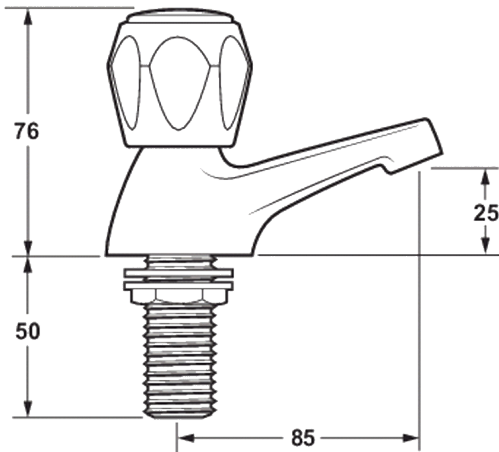

Profile

Profile Bath Taps - Gold

Product Code: DCM102/501

Finish: Gold

Features

- Construction:** Brass
- Valve/Cartridge type:** Standard
- Supply:** Suitable For Low Pressure Systems
- Working Pressures:** 0.1 - 5.0 bar
- Inlet connections:** 3/4" BSP
- Flexi or Copper:** N/A

*Please refer to website for full warranty details.

Flow (Bar - l/min, open outlet)

Spout

Flow 0.1	Flow 0.3	Flow 0.5	Flow 1.0	Flow 2.0	Flow 3.0	Flow 4.0	Flow 5.0
6.1	9.6	12.9	18.7	26.8	33	38.2	42.8

2007727