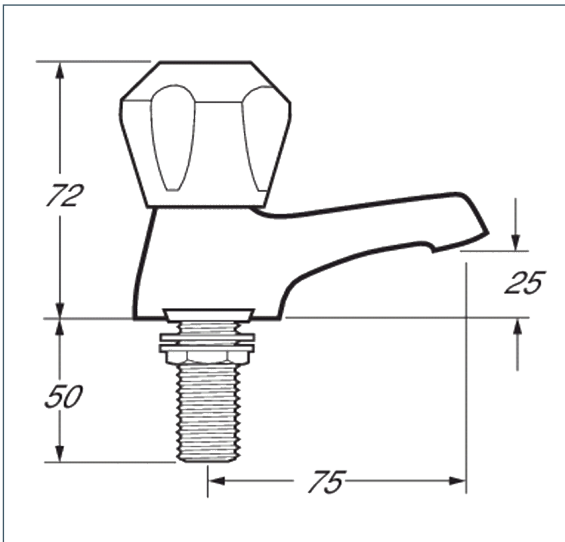

Profile

Profile Basin Taps - Gold

Product Code: DCM101/501

Finish: Gold

Features

- Construction:** Brass
- Valve/Cartridge type:** Standard
- Supply:** Suitable For Low Pressure Systems
- Working Pressures:** 0.1 - 5.0 bar
- Inlet connections:** 1/2" BSP
- Flexi or Copper:** N/A

*Please refer to website for full warranty details.

Flow (Bar - l/min, open outlet)

Spout

Flow 0.1	Flow 0.3	Flow 0.5	Flow 1.0	Flow 2.0	Flow 3.0	Flow 4.0	Flow 5.0
5.8	9.2	12.4	18	25.8	31.8	36.8	41.2

2007732