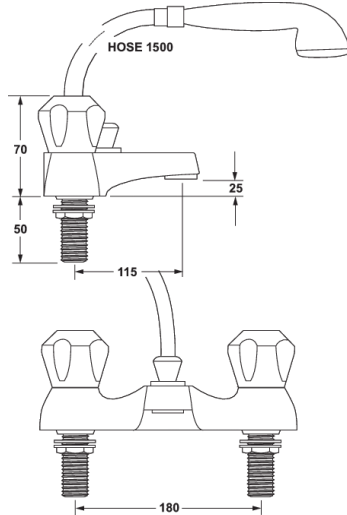

Profile

Profile Deck Mounted Bath Shower Mixer

Product Code: DCM106

Finish: Chrome

Features

- Construction: Brass & ABS
- Valve/Cartridge type: Non-rising Spindle Headworks
- Supply: Suitable For Low Pressure Systems
- Working Pressures: 0.1 - 5.0 bar
- Inlet connections: 3/4" BSP

· Comes Complete With Single Mode Shower Kit And Wall Bracket

*Please refer to website for full warranty details.

Flow (Bar - l/min, open outlet)

Spout

Flow 0.1	Flow 0.3	Flow 0.5	Flow 1.0	Flow 2.0	Flow 3.0	Flow 4.0	Flow 5.0
14.8	23.4	31.4	46.1	66.8	82.3	93.9	103.3

Handset

3.1	4.9	6.7	10.3	15.7	20	23.6	26.7
-----	-----	-----	------	------	----	------	------

2008723

2009318