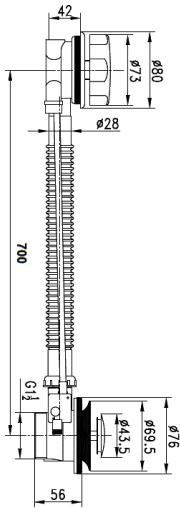

### 1 1/2" Pop Up Bath Waste

Product Code: PUW200

Finish: Chrome

**Deva**<sup>TM</sup> by METHVEN

#### Features

Construction: Brass

Inlet Connections: 1 1/2"

· Pop up waste

\*Please refer to website for full warranty details.

**1 YEAR  
GUARANTEE**

\*TERMS APPLY

[www.deva-uk.com](http://www.deva-uk.com) · 0800 195 1602 · [sales@uk.methven.com](mailto:sales@uk.methven.com)