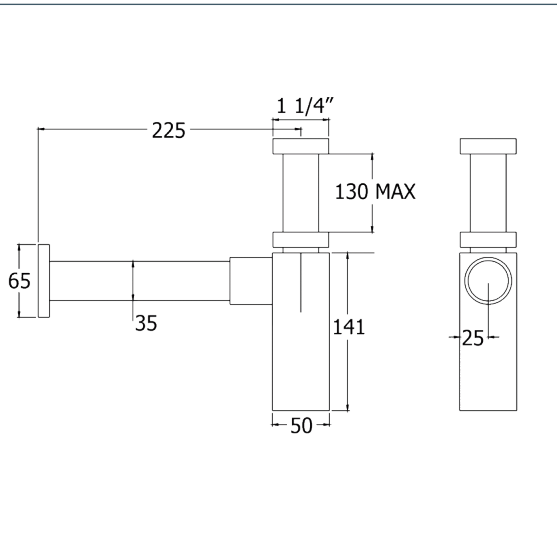

**1 YEAR
GUARANTEE**

*TERMS APPLY

www.deva-uk.com · 0800 195 1602 · sales@uk.methven.com