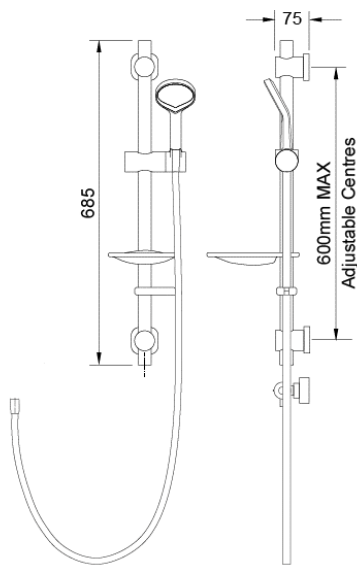

## AIO S EASY FIT SHOWER KIT

**CONSTRUCTION:** Brass & ABS  
**SUPPLY:**  
**INLET CONNECTIONS:** 1/2" BSP  
**WORKING PRESSURES:**  
**CARTRIDGE/VALVE TYPE:**N/A

EKIT12-AIOS

Chrome

### Open Outlet Flow (Bar - l/min)

BAR	0.3	0.5	1.0	2.0	3.0	4.0	5.0
HANDBSET FLOW	0	0	0	0	0	0	0

2301908

Please Note: Flow rate will be dictated by installation configurations.  
 Please ensure to check the appropriate flow restrictor information if applicable.  
 \*Please refer to website for full warranty details.