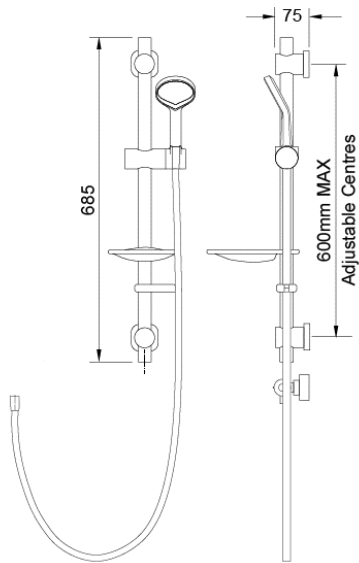

AIO S EASY FIT SHOWER KIT-MATTE BLACK

CONSTRUCTION: Brass & ABS
SUPPLY:
INLET CONNECTIONS: 1/2" BSP
WORKING PRESSURES:
CARTRIDGE/VALVE TYPE:N/A

EKIT12-AIOSBK **Matte Black**

Open Outlet Flow (Bar - l/min)

BAR	0.3	0.5	1.0	2.0	3.0	4.0	5.0
HANDSET FLOW	0	0	0	0	0	0	0

Please Note: Flow rate will be dictated by installation configurations.
 Please ensure to check the appropriate flow restrictor information if applicable.
 *Please refer to website for full warranty details.