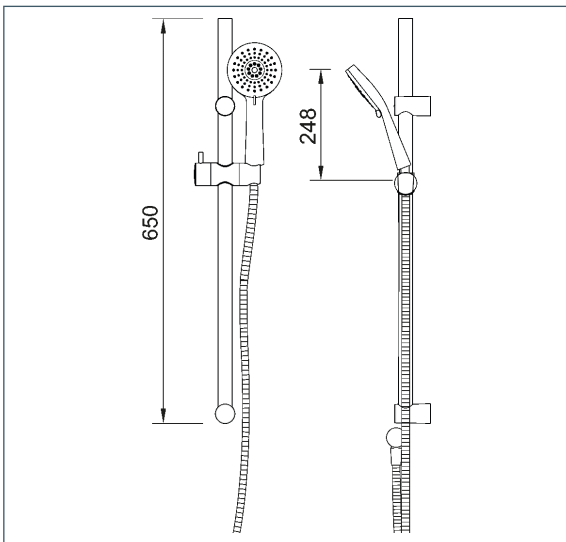

SHOWERS

DevaTM by METHVEN

Shower Kit

Coniston 3 Mode Shower Kit

Product Code: KITM07

Finish: Chrome

Features

Construction:	Stainless Steel & ABS
Shower Valve:	N/A
Supply:	Suitable For High Pressure Systems
Working Pressures:	0.5 - 5.0 bar
Inlet connections:	N/A
Operation:	N/A
Handset Function:	3

*Please refer to website for full warranty details.

Flow (Bar - L/min, open outlet)

Handset

Flow 0.1	Flow 0.3	Flow 0.5	Flow 1.0	Flow 2.0	Flow 3.0	Flow 4.0	Flow 5.0
2.28	3.6	4.7	6.2	9.66	12.41	14.28	15.57