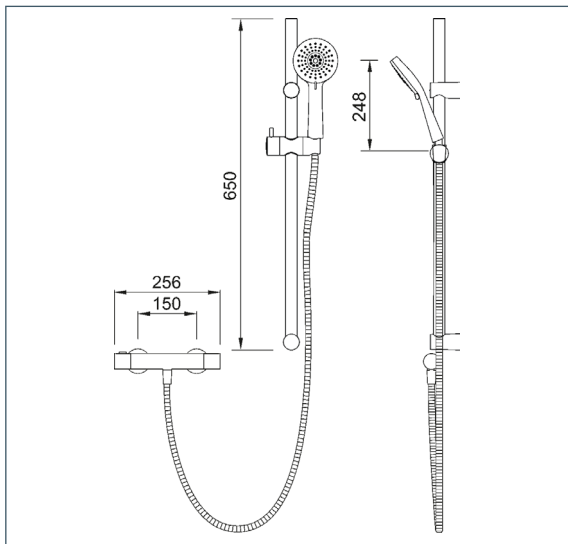

SHOWERS

DevaTM by METHVEN

Coniston

Coniston Cool Touch Bar Shower

Product Code: CNBS01

Finish: Chrome

Features

Construction:	Brass & ABS Handset
Shower Valve:	Thermostatic
Supply:	Suitable For High Pressure Systems
Working Pressures:	0.5 - 5.0 bar
Inlet connections:	15mm Compression
Operation:	Separate flow and temperature controls
Handset Function:	3

- 38° C temperature hot stop with override facility
- Valve is safe and cool to touch making it ideal for families
- 650mm riser rail features adjustable bracket - ideal for retrofit
- Adjustable handset slider with lever handle
- Rub clean nozzles
- Fast fix valve connections for quick and easy installation

*Please refer to website for full warranty details.

Flow (Bar - L/min, open outlet)

Handset

Flow 0.1	Flow 0.3	Flow 0.5	Flow 1.0	Flow 2.0	Flow 3.0	Flow 4.0	Flow 5.0
2.28	3.6	4.7	6.2	9.66	12.41	14.28	15.57