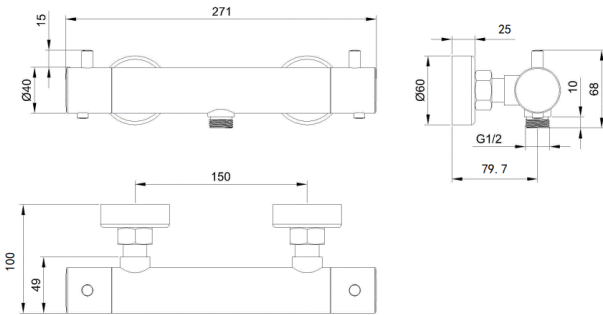

COOL TOUCH ROUND BAR VALVE

CONSTRUCTION: Brass
CARTRIDGE/VALVE TYPE: Thermostatic
SUPPLY: Suitable For Low Pressure Systems
INLET CONNECTIONS: 15mm Compression
WORKING PRESSURES: 0.3 - 5.0 bar
OPERATION: Separate Flow And Temperature Controls

- Valve Is Safe And Cool To Touch Making It Ideal For Families
- Includes Easy Fit Connections

CTBVo2

Chrome

Open Outlet Flow (Bar - l/min)

BAR	0.1	0.3	0.5	1.0	2.0	3.0	4.0	5.0
FLOW	2.65	3.94	5.05	7.24	10.48	12.74	14.68	16.22