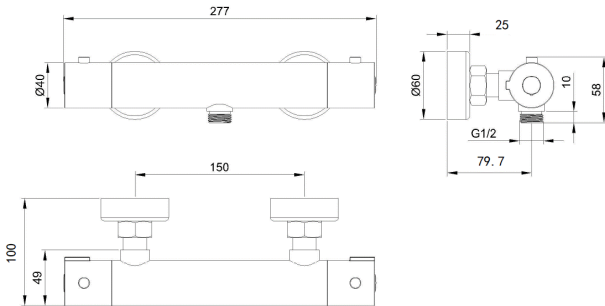

COOL TOUCH ROUND BAR VALVE

CONSTRUCTION: Brass
CARTRIDGE/VALVE TYPE: Thermostatic
SUPPLY: Suitable For Low Pressure Systems
INLET CONNECTIONS: 15mm Compression
WORKING PRESSURES: 0.3 - 5.0 bar
OPERATION: Separate Flow And Temperature Controls

- Valve Is Safe And Cool To Touch Making It Ideal For Families
- Includes Easy Fit Connections

CTBVo3

Chrome

Open Outlet Flow (Bar - l/min)

BAR	0.1	0.3	0.5	1.0	2.0	3.0	4.0	5.0
FLOW	2.65	3.94	5.05	7.24	10.48	12.74	14.68	16.22