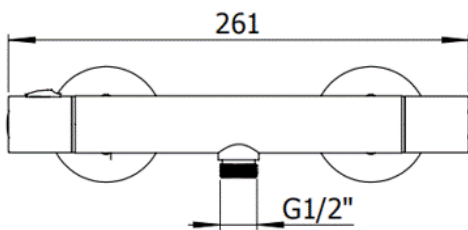

SHOWERS

Shower Valve

Thermostatic Cool Touch Bar Valve Round

Product Code: CTBV04

Finish: Chrome

Deva^{TM} by METHVEN

Features

- **Construction:** Brass
- **Shower Valve:** Thermostatic
- **Supply:** Suitable For Low Pressure Systems
- **Working Pressures:** 0.2 - 5.0 bar
- **Inlet connections:** 15mm Compression
- **Operation:** Separate Flow And Temperature Controls

- 38° C Temperature Hot Stop With Override Facility
- Valve Is Safe And Cool To Touch Making It Ideal For Families
- Fast Fix Valve Connections For Quick And Easy Installation
- 150Mm Valve Centres

*Please refer to website for full warranty details.

Flow (Bar - l/min, open outlet)

Outlet

Flow 0.1	Flow 0.3	Flow 0.5	Flow 1.0	Flow 2.0	Flow 3.0	Flow 4.0	Flow 5.0
1.6	4.8	6.4	9.2	13.1	16.4	18.9	21.5

2212092

2310587

www.deva-uk.com · 0800 195 1602 · sales@uk.methven.com