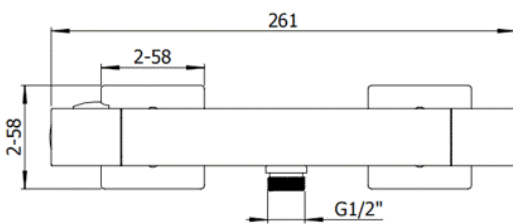

SHOWERS

Shower Valve

Thermostatic Cool Touch Bar Valve Square

Product Code: CTBV06

Finish: Chrome

Deva^{TM} by METHVEN

Features

Construction:	Brass
Shower Valve:	Thermostatic
Supply:	Suitable For Low Pressure Systems
Working Pressures:	0.2 - 5.0 bar
Inlet connections:	15mm Compression
Operation:	Separate Flow And Temperature Controls

- 38° C Temperature Hot Stop With Override Facility
- Valve Is Safe And Cool To Touch Making It Ideal For Families
- Fast Fix Valve Connections For Quick And Easy Installation
- 150Mm Valve Centres

*Please refer to website for full warranty details.

Flow (Bar - l/min, open outlet)

Outlet

Flow 0.1	Flow 0.3	Flow 0.5	Flow 1.0	Flow 2.0	Flow 3.0	Flow 4.0	Flow 5.0
1.6	4.8	6.4	9.2	13.1	16.4	18.9	21.5

2212092

2310587

www.deva-uk.com · 0800 195 1602 · sales@uk.methven.com