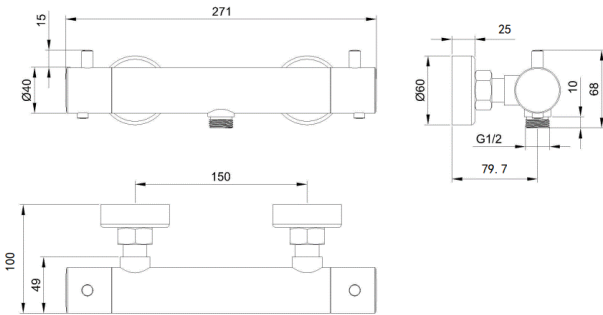

COOL TOUCH ROUND BAR VALVE - MATTE BLACK

CONSTRUCTION: Brass
CARTRIDGE/VALVE TYPE: Thermostatic
SUPPLY: Suitable For Low Pressure Systems
INLET CONNECTIONS: 15mm Compression
WORKING PRESSURES: 0.3 - 5.0 bar
OPERATION: Separate Flow And Temperature Controls