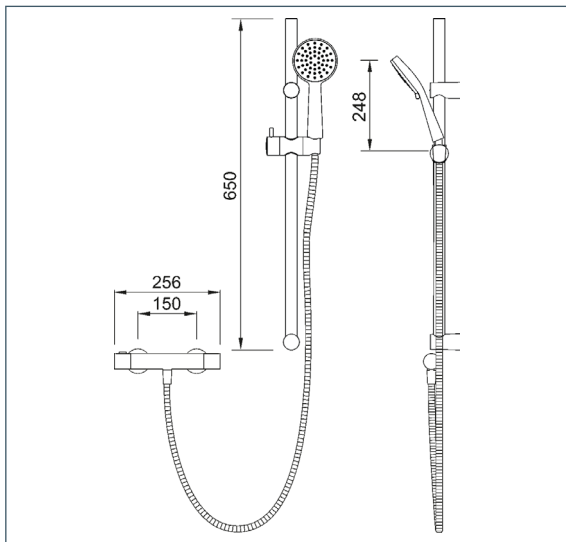

SHOWERS

Derwent

Derwent Cool Touch Bar Shower

Product Code: DRBS01

Finish: Chrome

DevaTM by METHVEN

Features

| | |
|--------------------|--|
| Construction: | Brass & ABS Handset |
| Shower Valve: | Thermostatic |
| Supply: | Suitable For Low Pressure Systems |
| Working Pressures: | 0.3 - 5.0 bar |
| Inlet connections: | 15mm Compression |
| Operation: | Separate Flow And Temperature Controls |
| Handset Function: | 1 |

- 38° C Temperature Hot Stop With Override Facility
- Valve Is Safe And Cool To Touch Making It Ideal For Families
- 650Mm Riser Rail Features Adjustable Bracket - Ideal For Retrofit
- Adjustable Handset Slider With Lever Handle
- Rub Clean Nozzles
- Fast Fix Valve Connections For Quick And Easy Installation
- TMV2 Approved Valve

*Please refer to website for full warranty details.

Flow (Bar - L/min)

Handset

| Flow 0.1 | Flow 0.3 | Flow 0.5 | Flow 1.0 | Flow 2.0 | Flow 3.0 | Flow 4.0 | Flow 5.0 |
|----------|----------|----------|----------|----------|----------|----------|----------|
| 3.2 | 4.3 | 6.4 | 8.2 | 12.7 | 16.4 | 20.7 | 23.3 |