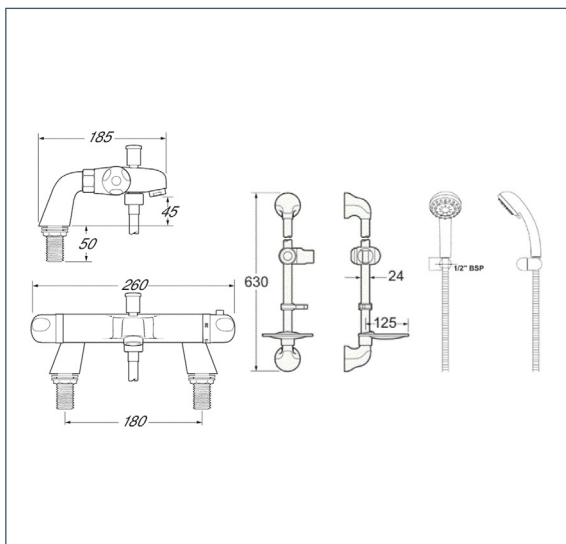

Flow (Bar - l/min, open outlet)

Spout

Flow 0.1	Flow 0.3	Flow 0.5	Flow 1.0	Flow 2.0	Flow 3.0	Flow 4.0	Flow 5.0
3.3	5.4	7.3	10.9	15.6	19.1	22.2	24.8

Handset

1.9	3.4	4.7	7.1	10.5	13.2	15.4	17.6

2104905

2308970