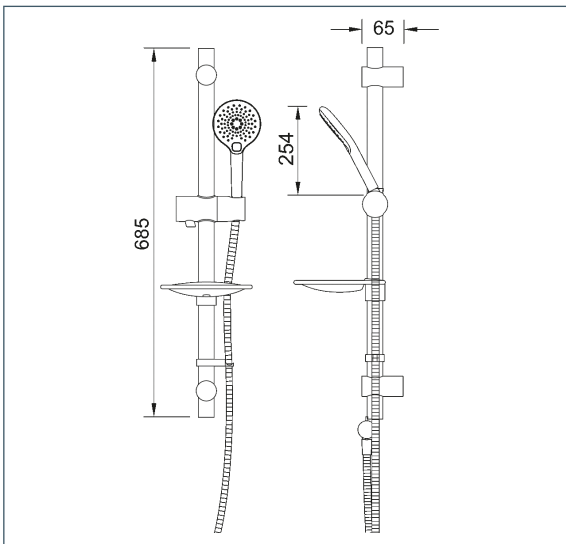

SHOWERS

DevaTM by METHVEN

Shower Kit

Grasmere 3 Mode Shower Kit

Product Code: KITM08

Finish: Chrome

Features

Construction:	Stainless Steel & ABS
Shower Valve:	N/A
Supply:	Suitable For High Pressure Systems
Working Pressures:	0.5 - 5.0 bar
Inlet connections:	N/A
Operation:	Push button mode selection
Handset Function:	3

*Please refer to website for full warranty details.

Flow (Bar - L/min, open outlet)

Handset

Flow 0.1	Flow 0.3	Flow 0.5	Flow 1.0	Flow 2.0	Flow 3.0	Flow 4.0	Flow 5.0
1.8	4	4.42	5.6	8.65	10.8	N/A	N/A

www.deva-uk.com · 0800 195 1602 · sales@uk.methven.com