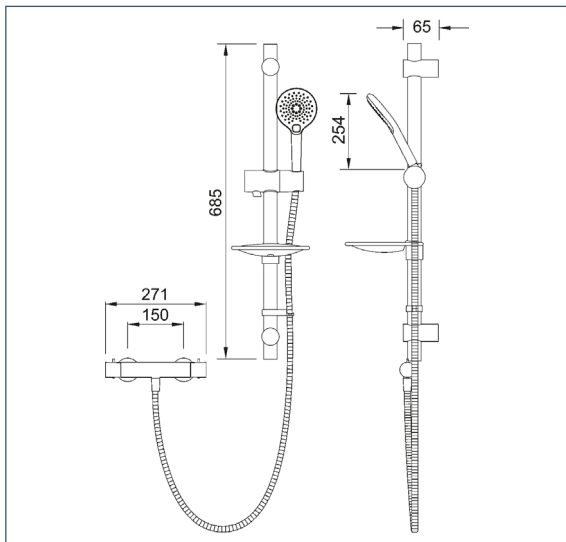

SHOWERS

DevaTM by METHVEN

Grasmere

Grasmere Cool Touch Bar Shower

Product Code: GRBS01

Finish: Chrome

Features

Construction:	Brass & ABS Handset
Shower Valve:	Thermostatic
Supply:	Suitable For High Pressure Systems
Working Pressures:	0.5 - 5.0 bar
Inlet connections:	15mm Compression
Operation:	Separate Flow And Temperature Controls
Handset Function:	3

- 38° C Temperature Hot Stop With Override Facility
- Valve Is Safe And Cool To Touch Making It Ideal For Families
- Riser Rail Features Adjustable Brackets - Ideal For Retrofit
- 3 Mode Handset With Push Button Mode Selection
- Rub Clean Nozzles
- Fast Fix Valve Connections For Quick And Easy Installation
- TMV2 Approved Valve

*Please refer to website for full warranty details.

Flow (Bar - L/min)

Handset

Flow 0.1	Flow 0.3	Flow 0.5	Flow 1.0	Flow 2.0	Flow 3.0	Flow 4.0	Flow 5.0
1.8	4	4.4	5.6	8.7	10.8	0	0

2310923

2310587

www.deva-uk.com · 0800 195 1602 · sales@uk.methven.com