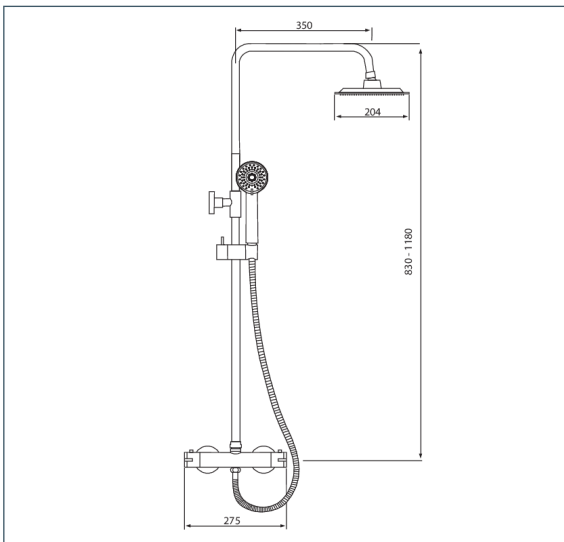

## Showers

Grasmere Thermostatic Diverter Shower - Matte Black

Product Code: GTSDEFBK

Finish: Matte Black

**Deva**<sup>TM</sup> by METHVEN

### Features

<b>Construction:</b>	Brass & ABS Heads
<b>Shower Valve:</b>	Thermostatic
<b>Supply:</b>	Suitable For Low Pressure Systems
<b>Working Pressures:</b>	0.3 - 5.0 bar
<b>Inlet connections:</b>	15mm Compression
<b>Operation:</b>	Separate Flow And Temperature Controls
<b>Handset Function:</b>	3

- 38° C Temperature Hot Stop With Override Facility
- Built In Diverter To Fixed Head/3 Mode Handset
- Riser Height Can Be Adjusted To Suit Your Bathroom
- Double Interlocked 1.5M Hose
- Includes Easy Fit Connections