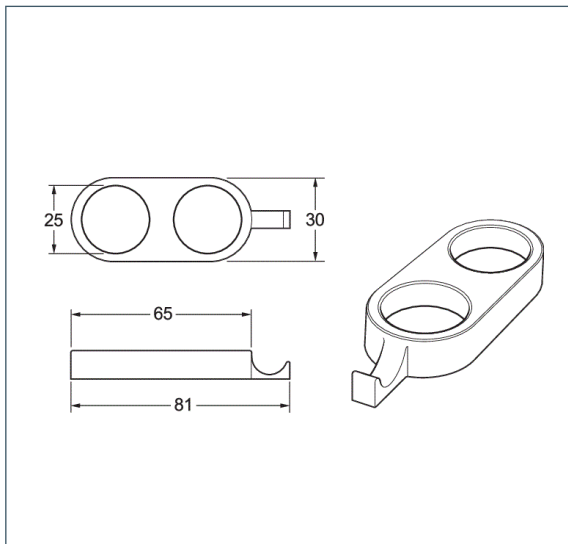

SHOWERS

DevaTM by METHVEN

Shower Accessories

Hose retainer

Product Code: SPE08

Finish: Chrome

Features

Construction: ABS

Inlet Connections: N/A

*Please refer to website for full warranty details.

www.deva-uk.com · 0800 195 1602 · sales@uk.methven.com