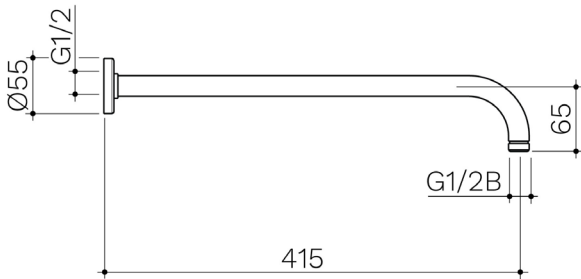

WALL MOUNTED SHOWER ARM 400MM CHROME

CONSTRUCTION: Stainless Steel

INLET CONNECTIONS: 1/2" BSP

- Stainless Steel
- Pair With A Round Or Square Head

ARMWo6CP

Chrome

2101340

Please Note: Flow rate will be dictated by installation configurations.
Please ensure to check the appropriate flow restrictor information if applicable.
*Please refer to website for full warranty details.