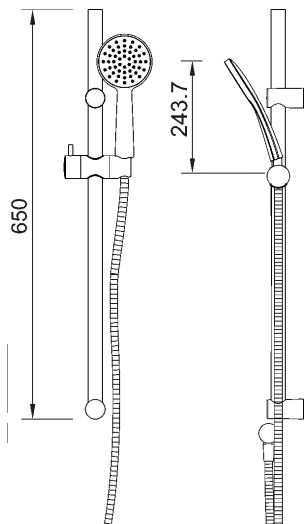

SHOWERS

Shower Kit

Pennington Single Mode Shower Kit

Product Code: KITS13

Finish: Chrome

DevaTM by METHVEN

Features

Construction:	Stainless Steel & ABS
Shower Valve:	N/A
Supply:	Suitable For Low Pressure Systems
Working Pressures:	0.3 - 5.0 bar
Inlet connections:	N/A
Operation:	N/A
Handset Function:	1

- 650Mm Riser Rail Features Adjustable Bracket - Ideal For Retrofit
- Adjustable Handset Slider With Lever Handle
- Rub Clean Nozzles

*Please refer to website for full warranty details.

Flow (Bar - L/min)

Handset

Flow 0.1	Flow 0.3	Flow 0.5	Flow 1.0	Flow 2.0	Flow 3.0	Flow 4.0	Flow 5.0
2.9	4.1	5.9	7.5	11.9	15.6	18.8	21

2210902

www.deva-uk.com · 0800 195 1602 · sales@uk.methven.com