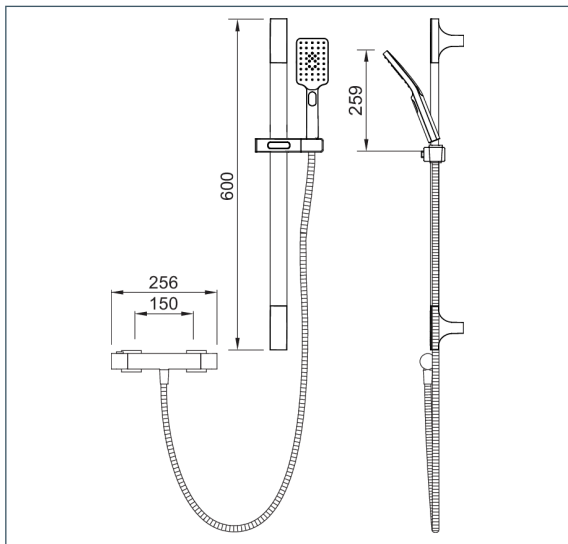

Flow (Bar - L/min, open outlet)

Handset

Flow 0.1	Flow 0.3	Flow 0.5	Flow 1.0	Flow 2.0	Flow 3.0	Flow 4.0	Flow 5.0
2.2	2.9	3.3	4.2	5.5	7.5	8.6	9.2

www.deva-uk.com · 0800 195 1602 · sales@uk.methven.com