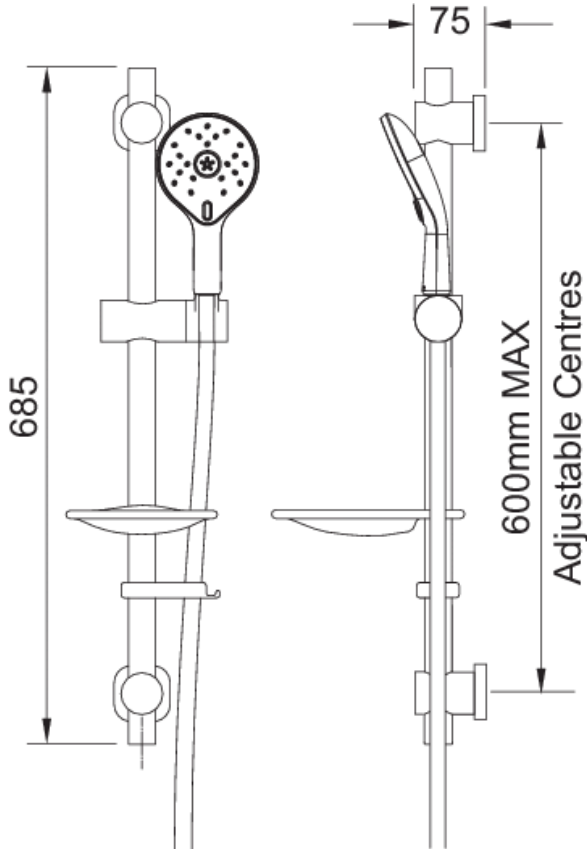

KAHA EASY FIT SHOWER KIT

CONSTRUCTION: Brass & ABS
SUPPLY: Suitable For All Plumbing Systems
INLET CONNECTIONS: ½" BSP
WORKING PRESSURES: 0.3 - 5.0 bar
CARTRIDGE/VALVE TYPE: N/A

- Easy To Fit Shower Rail - Simply Twist And Lock Brackets Into Place
- Smooth Easy Clean 1.5M Hose
- Includes Kaha Satinjet Handset
- Two Types Of Spray - Satinjet Body Shower Or Massage
- Easy To Clean Faceplate
- Lifetime Warranty On Handset

EKIT08-KH

Chrome

Open Outlet Flow (Bar - l/min)

BAR	0.1	0.3	0.5	1.0	2.0	3.0	4.0	5.0
HANDSET FLOW	3.2	6.2	7.4	7.3	7.7	8.2	0	0

240604035

Please Note: Flow rate will be dictated by installation configurations.
 Please ensure to check the appropriate flow restrictor information if applicable.
 *Please refer to website for full warranty details.