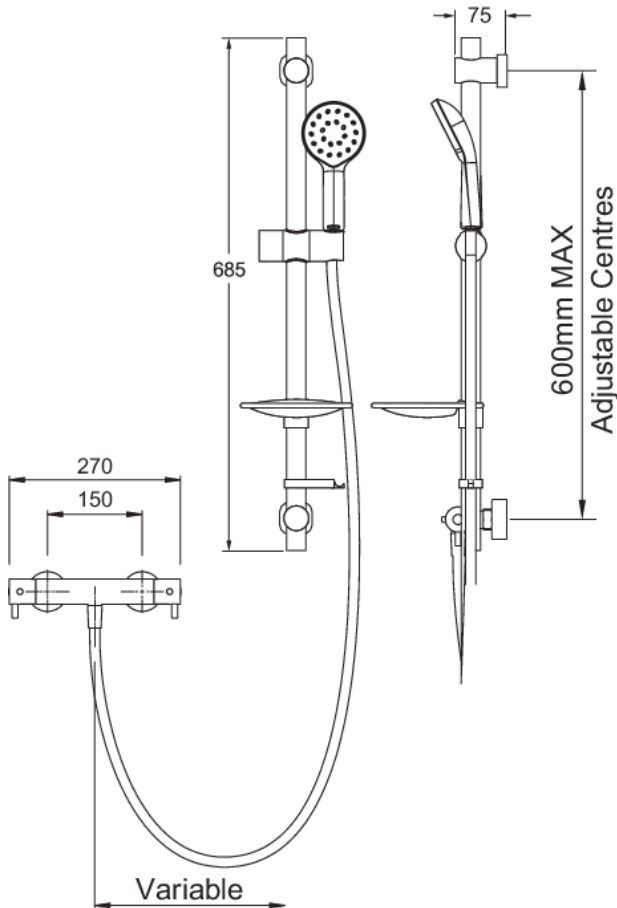

## KIRI MK2 COOL TOUCH BAR SHOWER - MATTE BLACK

**CONSTRUCTION:** Brass & ABS  
**SUPPLY:** Suitable For Low Pressure Systems  
**INLET CONNECTIONS:** 15mm Compression  
**WORKING PRESSURES:** 0.3 - 5.0 bar  
**CARTRIDGE/VALVE TYPE:**Thermostatic

- Safe Cool To Touch Body
- 38°C Temperature Hot Stop With Override Facility
- Easy To Fit Shower Rail - Simply Twist And Lock Brackets Into Place
- Includes Kiri Mk2 Satinjet Handset
- Smooth Easy Clean 1.5M Hose
- Includes Easy Fit Connections
- Satinjet® Technology Twin Jets Of Water Collide Into Thousands Of Tiny Droplets To Deliver Voluminous Shower Coverage
- TMV2 Approved Valve

### Open Outlet Flow (Bar - l/min)

BAR	0.1	0.3	0.5	1.0	2.0	3.0	4.0	5.0
HANDSET FLOW	3	6	7.3	7.6	7.9	8.3	0	0

2211909

2310587

Please Note: Flow rate will be dictated by installation configurations.  
 Please ensure to check the appropriate flow restrictor information if applicable.  
 \*Please refer to website for full warranty details.