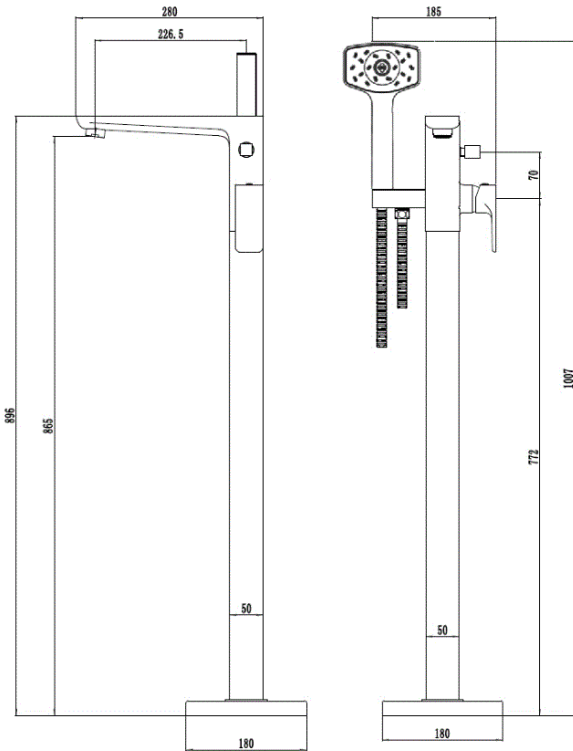

WAI FLOOR MOUNTED BATH SHOWER MIXER - CHROME

CONSTRUCTION: Brass
CARTRIDGE/VALVE TYPE: Ceramic Disc
SUPPLY: Suitable For Low Pressure Systems
INLET CONNECTIONS: 1/2" BSP
WORKING PRESSURES: 0.3 - 5.0 bar
OPERATION: Tilt And Turn Temperature And Flow Control

- Contemporary Square Design
- Complete With Waipori Satinjet Handset Regulated To 8 L/Minute
- Water Efficient Without Compromising Showering Performance
- Lifetime warranty on handset
- Ceramic Cartridge For Smooth Operation

WAIFBMSM

Chrome

Open Outlet Flow (Bar - l/min)

BAR	0.1	0.3	0.5	1.0	2.0	3.0	4.0	5.0
SPOUT FLOW	6.8	11.6	15.6	22	31.4	38	44.2	49.6
HANDSET FLOW	2.9	5.9	7.3	7.8	7.9	8.3	0	0

2111352

Please Note: Flow rate will be dictated by installation configurations.
 Please ensure to check the appropriate flow restrictor information if applicable.
 *Please refer to website for full warranty details.