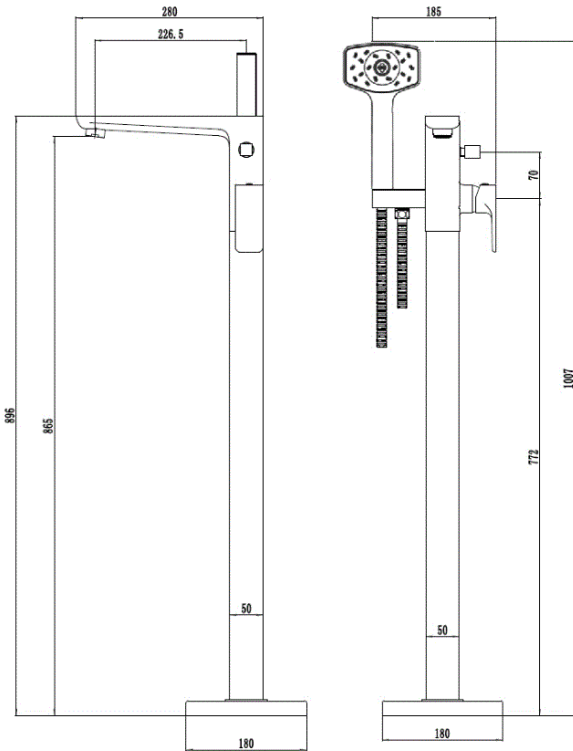

## WAI FLOOR MOUNTED BATH SHOWER MIXER - MATTE BLACK

**CONSTRUCTION:** Brass

**CARTRIDGE/VALVE TYPE:** Ceramic Disc

**SUPPLY:** Suitable For Low Pressure Systems

**INLET CONNECTIONS:** 1/2" BSP

**WORKING PRESSURES:** 0.3 - 5.0 bar

**OPERATION:** Tilt And Turn Temperature And Flow Control

- On Trend Matte Black Finish For A Designer Look
- Contemporary Square Design
- Complete With Waipori Satinjet Handset Regulated To 8 L/Minute
- Water Efficient Without Compromising Showering Performance
- Lifetime warranty on handset
- Ceramic Cartridge For Smooth Operation

**WAIFMBSMBK**

**Matte Black**

**Open Outlet Flow (Bar - l/min)**

BAR	0.1	0.3	0.5	1.0	2.0	3.0	4.0	5.0
<b>SPOUT FLOW</b>	6.8	11.6	15.6	22	31.4	38	44.2	49.6
<b>HANDSET FLOW</b>	2.9	5.9	7.3	7.8	7.9	8.3	0	0

Please Note: Flow rate will be dictated by installation configurations.  
Please ensure to check the appropriate flow restrictor information if applicable.  
\*Please refer to website for full warranty details.