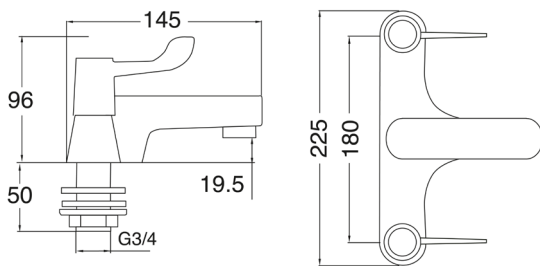

Vitality Lever

Vitality Lever Bath Filler

Product Code: VL108

Finish: Chrome

Features

- Construction:** Brass
- Valve/Cartridge type:** ¼ Turn Ceramic Disc
- Supply:** Suitable For Low Pressure Systems
- Working Pressures:** 0.1 - 5.0 bar
- Inlet connections:** ¾" BSP
- Flexi or Copper:** N/A

- 1/4 Turn Ceramic Disc Handles Ensure A Smooth Operation
- Brass Backnuts
- Easy Maintenance
- Easy Identifiable Hot And Cold Water Selection
- Ideal For Any Application Requiring Simple Lever Operation
- Suitable For High & Low Pressure Systems

*Please refer to website for full warranty details.

Flow (Bar - l/min, open outlet)

Spout

Flow 0.1	Flow 0.3	Flow 0.5	Flow 1.0	Flow 2.0	Flow 3.0	Flow 4.0	Flow 5.0
7.1	11.3	15.1	22.1	31.8	39.2	45.6	51.1

240102080