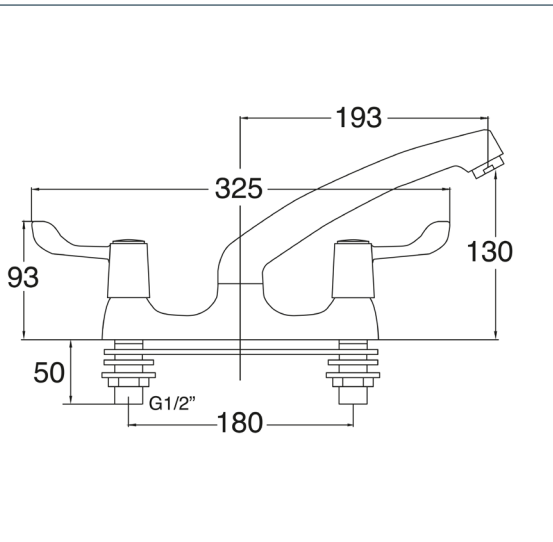

*Please refer to website for full warranty details.