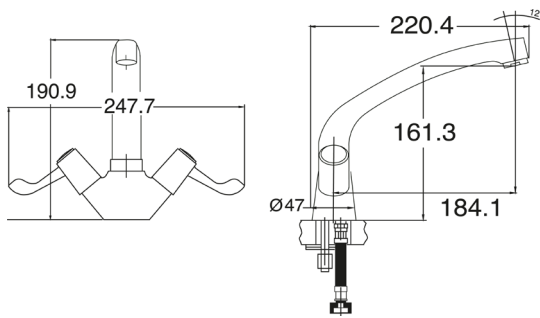

Vitality Lever

Vitality Lever Sink Mixer

Product Code: VL104

Finish: Chrome

Features

- Construction:** Brass
- Valve/Cartridge type:** 1/2 Turn Ceramic Disc
- Supply:** Suitable For Low Pressure Systems
- Working Pressures:** 0.1 - 5.0 bar
- Inlet connections:** 1/2" BSP
- Flexi or Copper:** Flexi Tails - M10 - 400mm

- 1/4 Turn Ceramic Disc Handles Ensure A Smooth Operation
- Swivel Spout
- Dual Flow
- Complete With Flexi Tails
- Easy Maintenance
- Easy Identifiable Hot And Cold Water Selection
- Ideal For Any Application Requiring Simple Lever Operation
- Suitable For High & Low Pressure Systems

*Please refer to website for full warranty details.

Flow (Bar - l/min, open outlet)

Spout

Flow 0.1	Flow 0.3	Flow 0.5	Flow 1.0	Flow 2.0	Flow 3.0	Flow 4.0	Flow 5.0
5.4	8.2	10.8	15.6	22.5	27.8	32.2	36.1

240202082