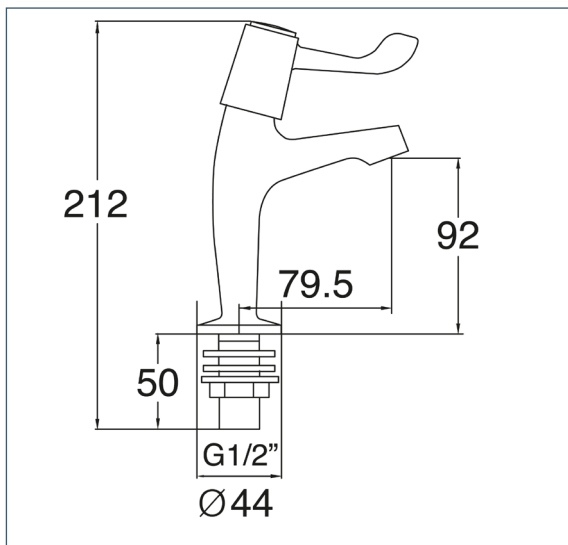

## Features

- Construction:** Brass
- Valve/Cartridge type:** ¼ Turn Ceramic Disc
- Supply:** Suitable For All Plumbing Systems
- Working Pressures:** 0.1 - 5.0 bar
- Inlet connections:** ½" BSP

- 1/4 Turn Ceramic Disc Handles Ensure A Smooth Operation
- Brass Backnuts
- Easy Maintenance
- Easy Identifiable Hot And Cold Water Selection
- Ideal For Any Application Requiring Simple Lever Operation
- Suitable For High & Low Pressure Systems

## Flow (Bar - l/min, open outlet)

### Spout

Flow 0.1	Flow 0.3	Flow 0.5	Flow 1.0	Flow 2.0	Flow 3.0	Flow 4.0	Flow 5.0
4	6.4	8.7	12.7	18.3	22.5	26.1	29.3

2301090