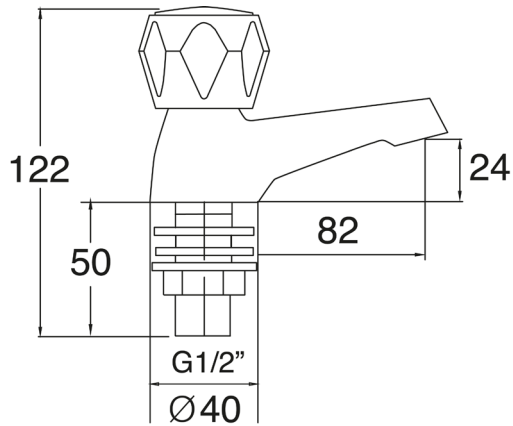

# Vitality Round

Vitality Round Basin Taps

Product Code: VR101

Finish: Chrome

## Features

- Construction:** Brass
- Valve/Cartridge type:** Non-rising Spindle Headworks
- Supply:** Suitable For All Plumbing Systems
- Working Pressures:** 0.1 - 5.0 bar
- Inlet connections:** 1/2" BSP

## Flow (Bar - l/min, open outlet)

### Spout

Flow 0.1	Flow 0.3	Flow 0.5	Flow 1.0	Flow 2.0	Flow 3.0	Flow 4.0	Flow 5.0
7.8	12.4	16.8	24.5	35.4	44.1	51.2	57.2

2301089