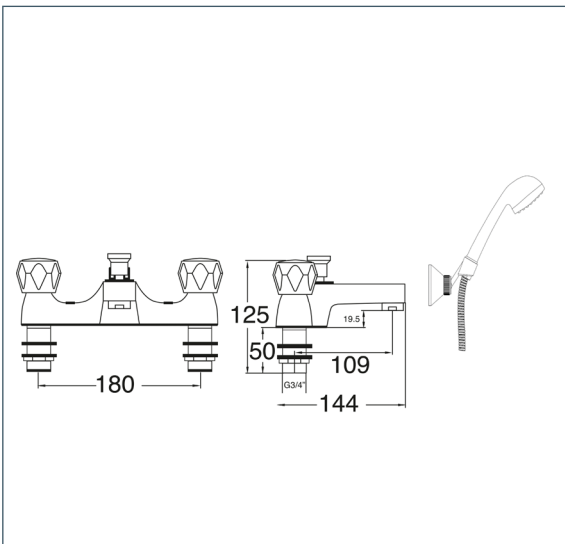

Vitality Round

Vitality Round Bath Shower Mixer

Product Code: VR106

Finish: Chrome

Features

- Construction: Brass & ABS Handset
- Valve/Cartridge type: Non-rising Spindle Headworks
- Supply: Suitable For Low Pressure Systems
- Working Pressures: 0.1 - 5.0 bar
- Inlet connections: 3/4" BSP

- Full Turn Operation
- Comes Complete With Single Mode Handset, 1.5m Shower Hose And Wall Bracket
- Brass Backnuts
- Easy Maintenance
- Easy Identifiable Hot And Cold Water Selection
- Suitable For High & Low Pressure Systems

*Please refer to website for full warranty details.

Flow (Bar - l/min, open outlet)

Spout

Flow 0.1	Flow 0.3	Flow 0.5	Flow 1.0	Flow 2.0	Flow 3.0	Flow 4.0	Flow 5.0
11.8	19	25.6	37.6	54.4	67.1	77.7	87.2

Handset

2.4	3.7	5.1	7.8	11.6	14.6	17.7	20.6
-----	-----	-----	-----	------	------	------	------

2301088