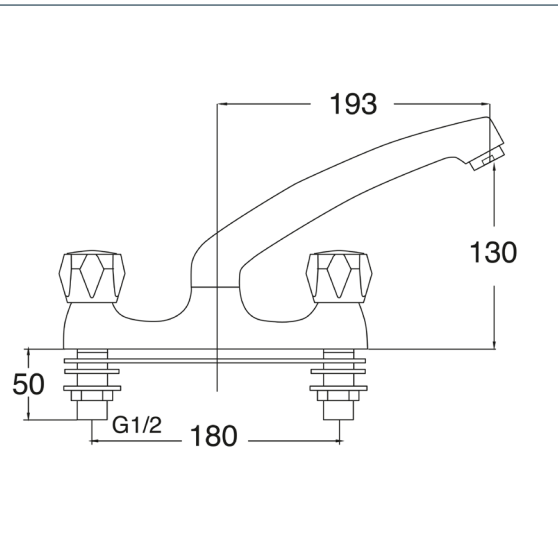

Vitality Round

Vitality Round Deck Mounted Sink Mixer

Product Code: VR105

Finish: Chrome

Features

- Construction:** Brass
- Valve/Cartridge type:** Non-rising Spindle Headworks
- Supply:** Suitable For Low Pressure Systems
- Working Pressures:** 0.1 - 5.0 bar
- Inlet connections:** 1/2" BSP
- Flexi or Copper:** N/A

- Full Turn Operation
- Swivel Spout
- Dual Flow
- Brass Backnuts
- Easy Maintenance
- Easy Identifiable Hot And Cold Water Selection
- Suitable For High & Low Pressure Systems

*Please refer to website for full warranty details.

Flow (Bar - l/min, open outlet)

Spout

Flow 0.1	Flow 0.3	Flow 0.5	Flow 1.0	Flow 2.0	Flow 3.0	Flow 4.0	Flow 5.0
11.9	17.8	23.4	33.8	48.4	59.5	68.9	77.2

2303075