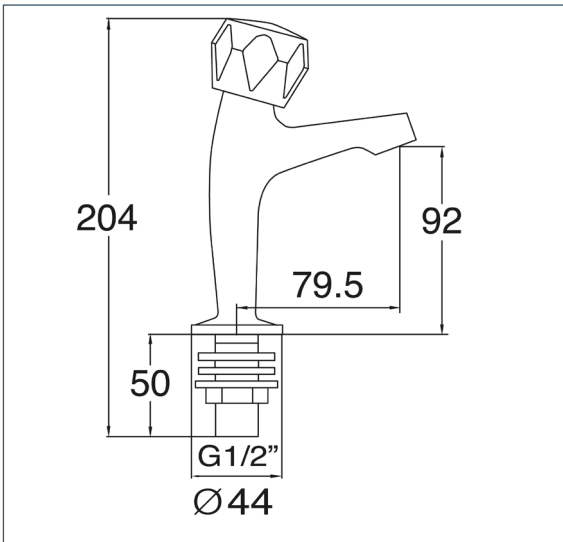

Vitality Round

Vitality Round Sink Taps

Product Code: VR103

Finish: Chrome

Features

- Construction:** Brass
- Valve/Cartridge type:** Non-rising Spindle Headworks
- Supply:** Suitable For All Plumbing Systems
- Working Pressures:** 0.1 - 5.0 bar
- Inlet connections:** 1/2" BSP

Flow (Bar - l/min, open outlet)

Spout

Flow 0.1	Flow 0.3	Flow 0.5	Flow 1.0	Flow 2.0	Flow 3.0	Flow 4.0	Flow 5.0
8.7	13.2	17.5	25.2	36.1	44.7	51.8	58

2301090