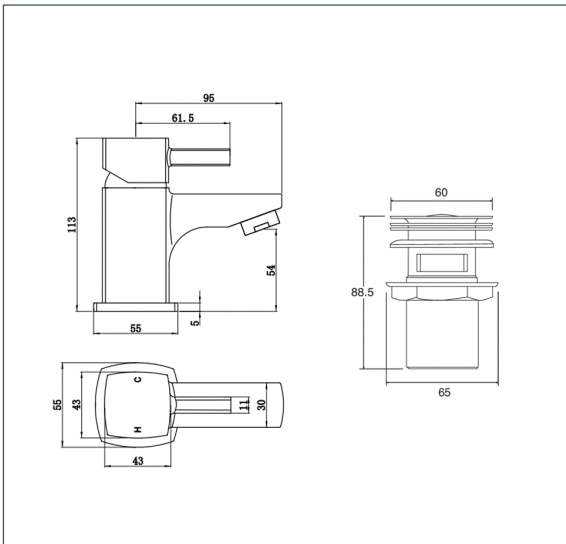

# Wexford Range

Wexford Mini Basin Mixer & Press Top Waste

Product Code: WEX313

Finish: Chrome

## Features

- Construction:** Brass
- Valve/Cartridge type:** 35mm Ceramic Cartridge
- Supply:** Suitable For Low Pressure Systems
- Working Pressures:** 0.1 - 5.0 bar
- Inlet connections:** 1/2" BSP
- Flexi or Copper:** Flexi Tails - M10 - 350mm

- Suitable for high & low pressure systems
- 35mm ceramic cartridge
- Tilt and turn temperature and flow control
- Single flow outlet with pre-fitted flow straightener
- Fixing kit(metal horseshoe fixing plate, rubber horseshoe fixing washer, metal bar and locking nut)
- Supplied with 2 x M10-350mm flexi tails
- Complete with press top waste

### Spout

Flow 0.1	Flow 0.3	Flow 0.5	Flow 1.0	Flow 2.0	Flow 3.0	Flow 4.0	Flow 5.0
2.7	3.9	5	7.2	10.1	12.4	14.4	16.1

240602063