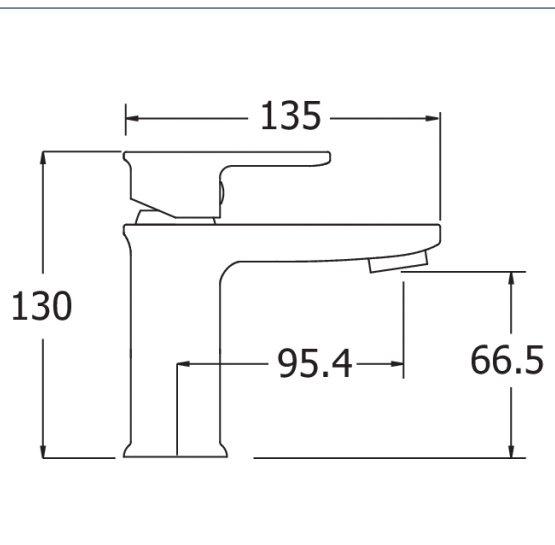

*Please refer to website for full warranty details.