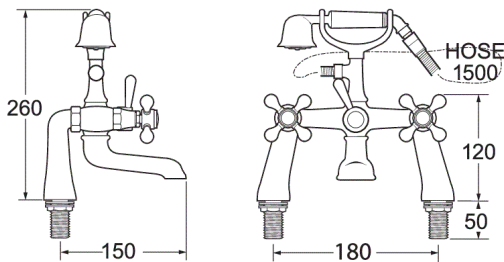

# Tudor

Tudor Bath Shower Mixer

Product Code: TUD03

Finish: Chrome

## Features

Construction:	Brass & Resin
Valve/Cartridge type:	Non-rising Spindle Headworks
Supply:	Suitable For Low Pressure Systems
Working Pressures:	0.1 - 5.0 bar
Inlet connections:	¾" BSP

- Comes Complete With Single Mode Shower Kit
- Products Can Be Wall Mounted Or Deck Mounted
- Single Mode Handset