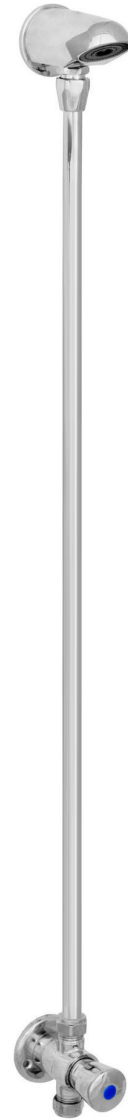

SHOWERS

Anti-Vandal

Anti Vandal Shower Head c/w Non Concussive Shower Valve

Product Code: AVSH002

Finish: Chrome

DevaTM by METHVEN

Features

Construction: Brass

Inlet Connections: 15mm Compression

- Sturdy brass construction and compact rounded shape for both style and durability
- Suitable for swimming baths, sports centers, public facilities etc.
- Includes 915mm pipe (15mm diameter)
- Pre-Set Automatic Shut Off After Approximately 20 Seconds
- Hot & Cold Indices Supplied
- Suitable for use with flow regulator FRAV 9