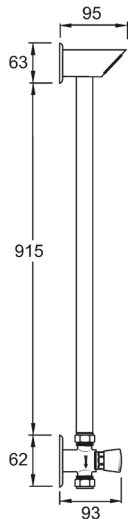

SHOWERS

Anti-Vandal

Anti Vandal Shower Head c/w Non Concussive Shower Valve

Product Code: AVSH002

Finish: Chrome

DevaTM by METHVEN

Features

Construction: Brass

Inlet Connections: 15mm Compression

- Sturdy brass construction and compact rounded shape for both style and durability
- Suitable for swimming baths, sports centers, public facilities etc.
- Includes 915mm pipe (15mm diameter)
- Pre-Set Automatic Shut Off After Approximately 20 Seconds
- Hot & Cold Indices Supplied
- Suitable for use with flow regulator FRAV 9